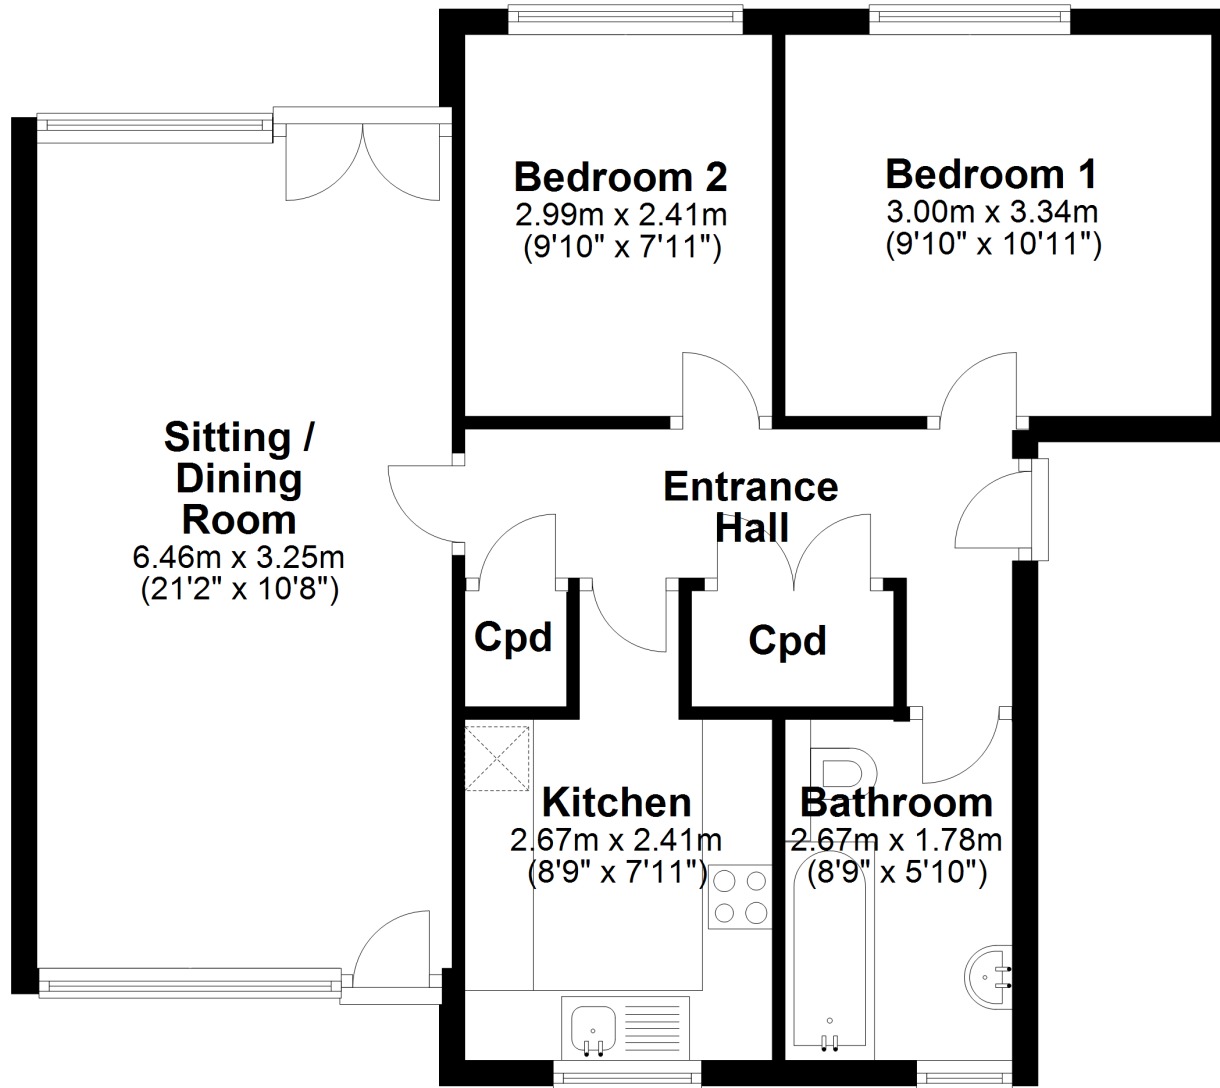

Floor Plan

Approx. 60.7 sq. metres (653.8 sq. feet)

Total area: approx. 60.7 sq. metres (653.8 sq. feet)

Drawings are for guidance only
Plan produced using PlanUp.